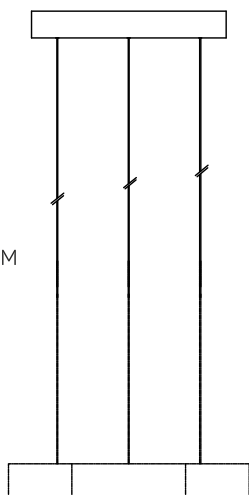

40,8 X 38,2 CM

H 6 CM

30 - 180 CM

## TRIGON SOSPENSION

COLOR BODY: SOFT IVORY  
COLOR CANOPY: WHITE

LED 40W  
RA 90+  
2700 K  
LUMEN 1630 IN A SFERE  
IP20  
BUILD IN DRIVER  
TOUCHLESS DIMMABLE:  
UPWARD AND DOWNWARD LIGHTING ARE  
INDEPENDENT CONTROL.  
BUILD IN DRIVER 220-240 V

BEAM ANGLE:  
UPWARD 80 DEGREE  
DOWNWARD 45 DEGREE

FREE LIFTING STRUCTURE:  
30 - 180 CM

SIZE: 40,8 X 38,2 X H 6 CM